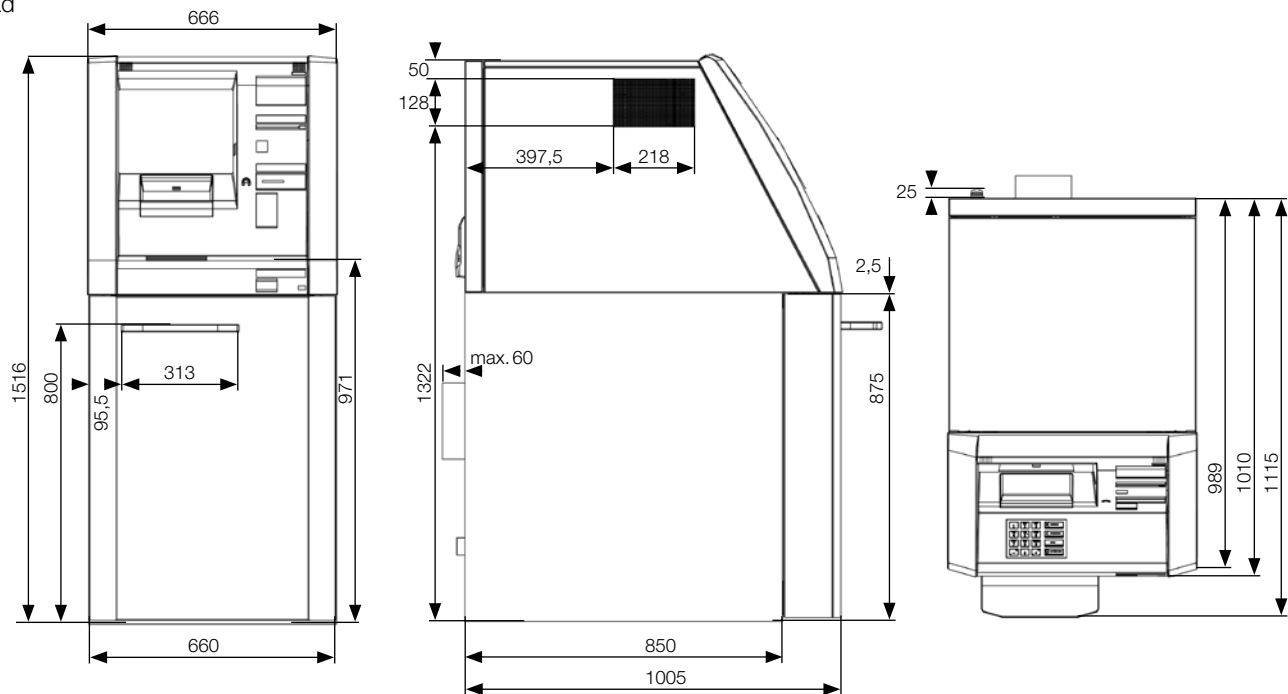

KePlus R6se – Dimensions

KePlus R6se

Frontload

KePlus R6se

Rearload

Note: The mounting frame has a height of 25 mm and is NOT included in the dimensions! Please note the additional space required.

All dimensions in mm.