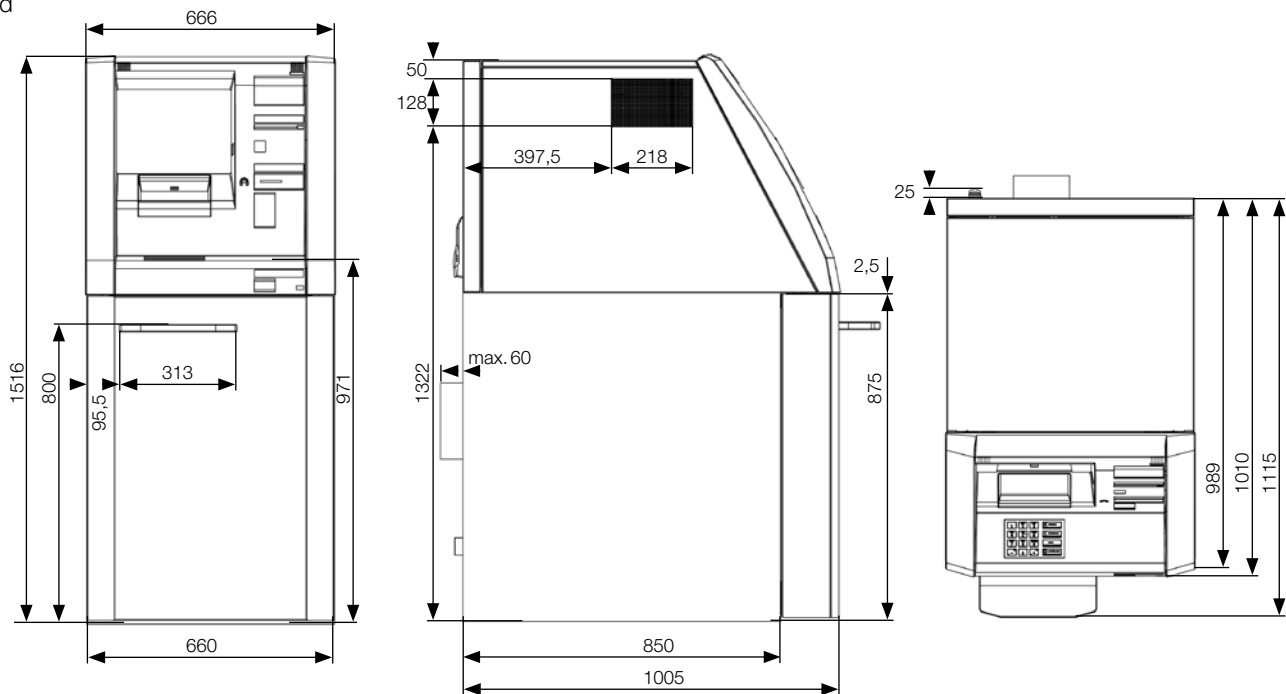

KePlus R6se – Dimensions

KePlus R6se

Frontload

KePlus R6se

Rearload

Note: The mounting frame has a height of 25 mm and is NOT included in the dimensions! Please note the additional space required.

All dimensions in mm.