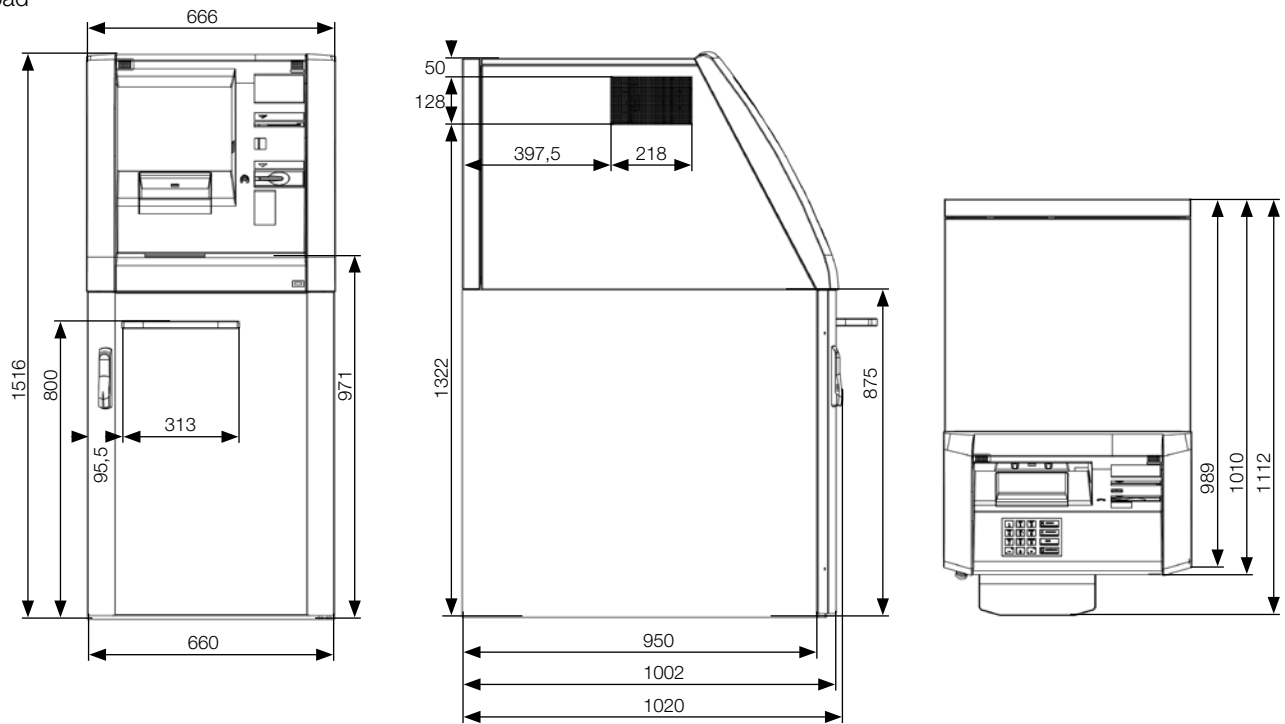

KePlus R6se – Dimensions

KePlus R6se

Frontload

KePlus R6se

Rearload

Note: The mounting frame has a height of 25 mm and is NOT included in the dimensions! Please note the additional space required.

All dimensions in mm.